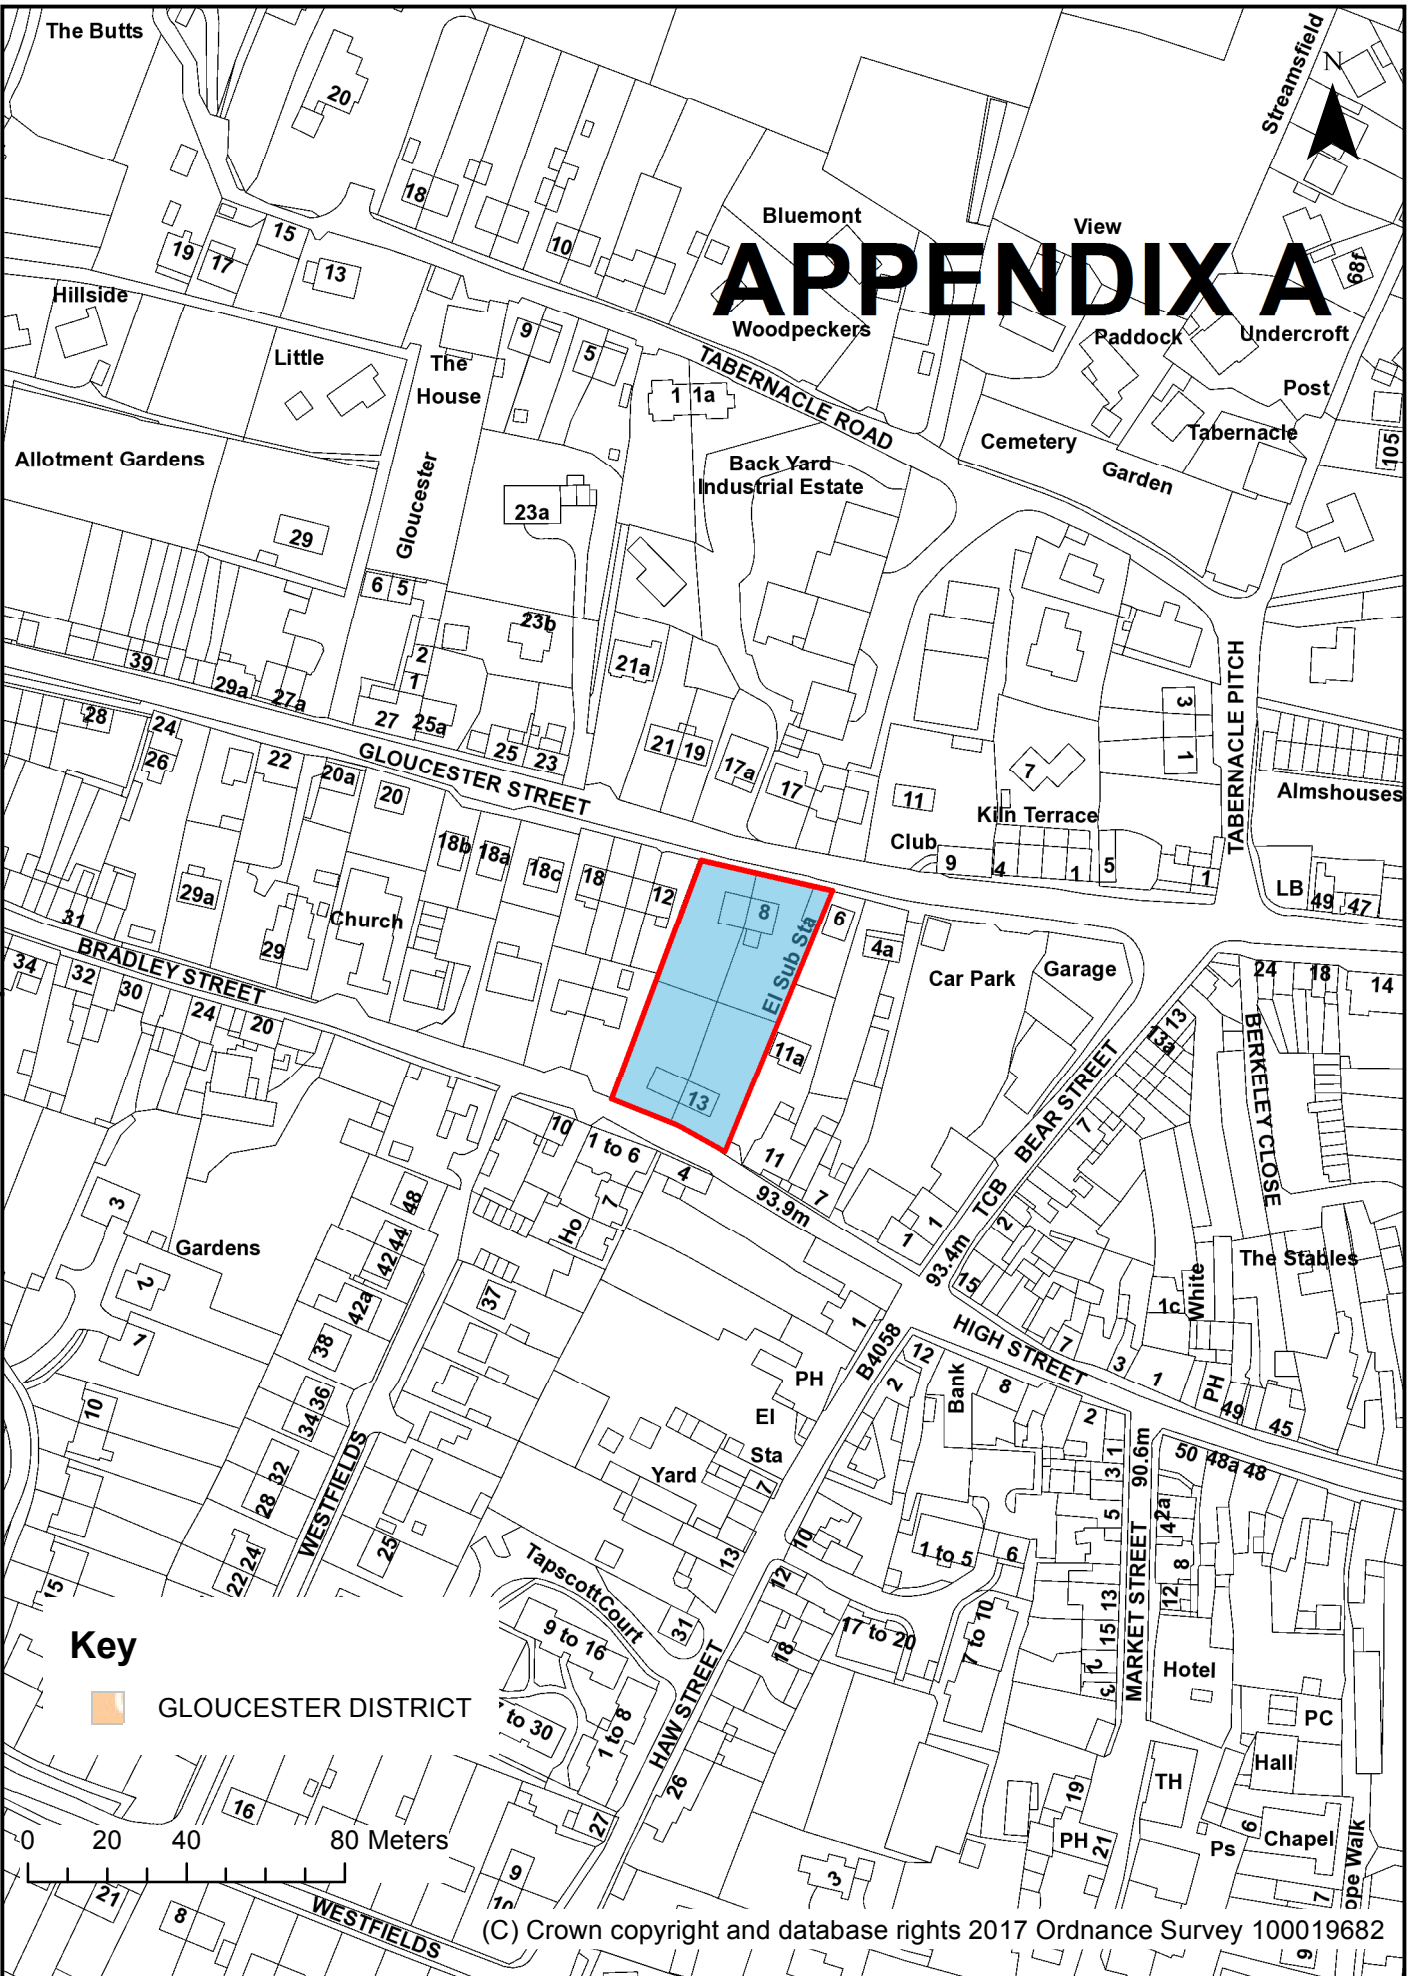

APPENDIX A

Key

 GLOUCESTER DISTRICT

0 20 40 80 Meters

(C) Crown copyright and database rights 2017 Ordnance Survey 100019682

Site at Gloucester Street & Bradley Street

06/06/2017

Scale - 1:1,908